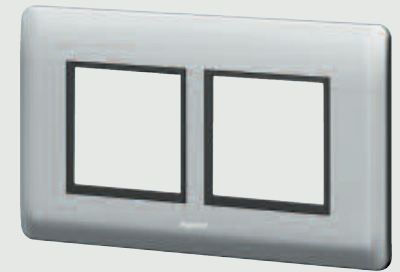

Modular versatility for limitless combinations

Mosaic 3 piece wiring accessories offer an unrivalled selection of functions in a unique "pick and mix" format that allows you to specify the exact combination of functions required... from single module accessories to diverse multi-functional panels,

Three simple steps... countless options

Three piece Mosaic is the choice for flexibility. Flexibility in terms of both choice and installation. Simply clip the required mechanisms into the support frames and then clip on the cover plate of your choice.

The clip-on covers allow for a change of style at any time and also simplify decorating as they can be easily removed and then replaced once the work is complete.

HOME NETWORKS

Mosaic's modular design makes it the ideal choice for use with home networks...

Choose from the Mosaic range itself, or integrate the desired mechanisms with Synergy's modular faceplates.

Mosaic's modular mechanisms are now fully compatible with the Synergy range

FUNCTIONS FOR EVERY NEED