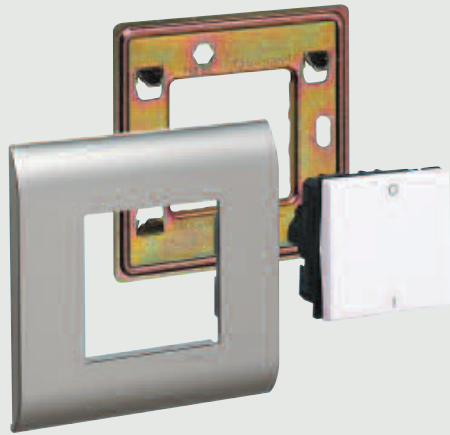

Modular versatility for limitless combinations

Mosaic 3 piece wiring accessories offer an unrivalled selection of functions in a unique "pick and mix" format that allows you to specify the exact combination of functions required... from single module accessories to diverse multi-functional panels,

Three simple steps... countless options

Three piece Mosaic is the choice for flexibility. Flexibility in terms of both choice and installation. Simply clip the required mechanisms into the support frames and then clip on the cover plate of your choice.

The clip-on covers allow for a change of style at any time and also simplify decorating as they can be easily removed and then replaced once the work is complete.

HOME NETWORKS

Mosaic's modular design makes it the ideal choice for use with home networks...

Choose from the Mosaic range itself, or integrate the desired mechanisms with Synergy's modular faceplates.

Mosaic's modular mechanisms are now fully compatible with the Synergy range

FUNCTIONS FOR EVERY NEED