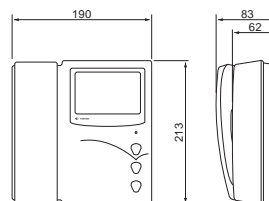

VIDEO INTERCOM