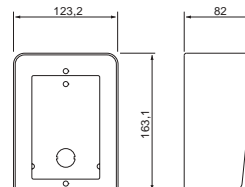

**INTERCOMMUNICATION
FUNCTION**
In the extended version
both video intercom kits
provide
intercommunication
service between internal
door stations.

VIDEO INTERCOM

1FEV/4 CAMERA UNIT

1FEVP/4 CAMERA UNIT

290/1F Rain shelter.