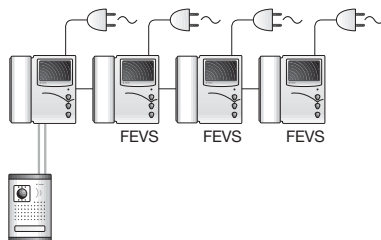

- •4" wall-mounted flat screen
- clear image display
- connection to electrical mains (100-240 Vac)
- video intercom surface mounted
- adjustable volume
- mechanical adjustable camera
- up to 100-m distance between monitor and external door station
- camera automatic switching on
- door lock release (with separate transformer and two additional wires)
- rain shelter

Easylook

the Easiest Way
to Video
Intercoms

- Extension up to 4 monitors
- Intercommunication function between internal door stations

INTERPHONE

MONITOR

DOOR OPEN

Video intercom kits Easylook

- 1FEV/4 Kit
- 1FEVP/4 Kit

1FEV/4 Kit
Master Monitor
+ Flush-mounted
external door station.

1FEVP/4 Kit
Master Monitor
+ Surface-mounted
external door station.

EXTENSION
Both video intercom kits
can be extended up to 4
units (Master monitor +
max. 3 additional FEVS
monitors). Each internal
station is directly
connected to the
electrical mains.

**INTERCOMMUNICATION
FUNCTION**
In the extended version
both video intercom kits
provide
intercommunication
service between internal
door stations.

VIDEO INTERCOM

1FEV/4 CAMERA UNIT

1FEVP/4 CAMERA UNIT

290/1F Rain shelter.