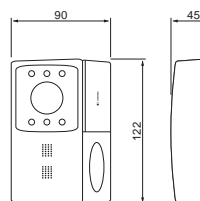

1FEV/4 Kit
Master Monitor
+ Flush-mounted
external door station.

1FEVP/4 Kit
Master Monitor
+ Surface-mounted
external door station.

EXTENSION
Both video intercom kits
can be extended up to 4
units (Master monitor +
max. 3 additional FEVS
monitors). Each internal
station is directly
connected to the
electrical mains.

**INTERCOMMUNICATION
FUNCTION**
In the extended version
both video intercom kits
provide
intercommunication
service between internal
door stations.

VIDEO INTERCOM

1FEV/4 CAMERA UNIT

1FEVP/4 CAMERA UNIT

290/1F Rain shelter.