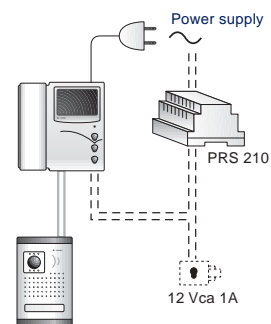

1FEV/4 Kit
Master Monitor
+ Flush-mounted
external door station.

1FEVP/4 Kit
Master Monitor
+ Surface-mounted
external door station.

EXTENSION
Both video intercom kits
can be extended up to 4
units (Master monitor +
max. 3 additional FEVS
monitors). Each internal
station is directly
connected to the
electrical mains.

**INTERCOMMUNICATION
FUNCTION**
In the extended version
both video intercom kits
provide
intercommunication
service between internal
door stations.

VIDEO INTERCOM

1FEV/4 CAMERA UNIT

1FEVP/4 CAMERA UNIT

290/1F Rain shelter.

BASIC CONNECTION DIAGRAM With door lock release (with PRS210).

ACCESSORIES

- FEVS
Additional Slave monitor.
- PRS210
Transformer for door lock activation.
- 290/1F
Rain shelter for 1FEV/4 external door station.