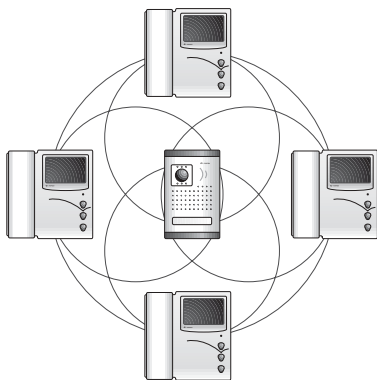

- •4" wall-mounted flat screen
- clear image display
- connection to electrical mains (100-240 Vac)
- video intercom surface mounted
- adjustable volume
- mechanical adjustable camera
- up to 100-m distance between monitor and external door station
- camera automatic switching on
- door lock release (with separate transformer and two additional wires)
- rain shelter

Easylook

the Easiest Way
to Video
Intercoms

- Extension up to 4 monitors
- Intercommunication function between internal door stations

INTERPHONE

MONITOR

DOOR OPEN

Video intercom kits Easylook

- 1FEV/4 Kit
- 1FEVP/4 Kit

1FEV/4 Kit
Master Monitor
+ Flush-mounted
external door station.

1FEVP/4 Kit
Master Monitor
+ Surface-mounted
external door station.

EXTENSION
Both video intercom kits
can be extended up to 4
units (Master monitor +
max. 3 additional FEVS
monitors). Each internal
station is directly
connected to the
electrical mains.

**INTERCOMMUNICATION
FUNCTION**
In the extended version
both video intercom kits
provide
intercommunication
service between internal
door stations.

VIDEO INTERCOM

1FEV/4 CAMERA UNIT

1FEVP/4 CAMERA UNIT

290/1F Rain shelter.