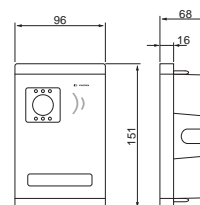

1FEV/4 CAMERA UNIT